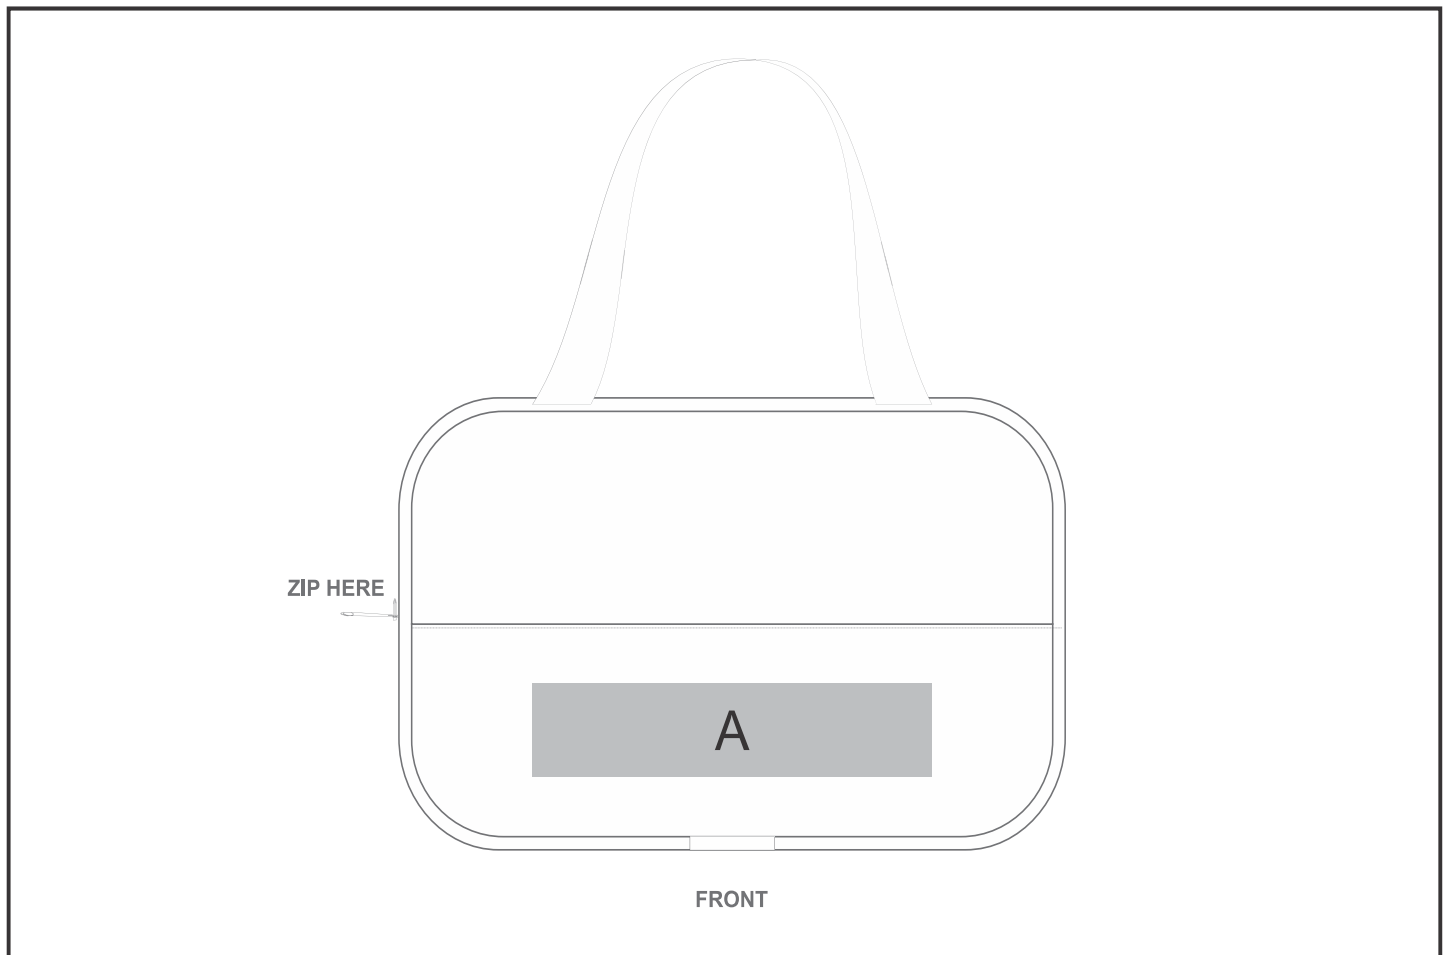

BG-EE-421-B

Eva & Elm Chanelle Super Toiletry & Cosmetic Bag

Need to know:

- NB: Inclusive Branding is NOT applicable to Items marked as Reduced to Clear.

Branding Options:

Position	Branding Method (Branding Code)	No. of Colours	Dimension
A	Screen Print (SC)	1 Colour	180mm wide x 65mm high